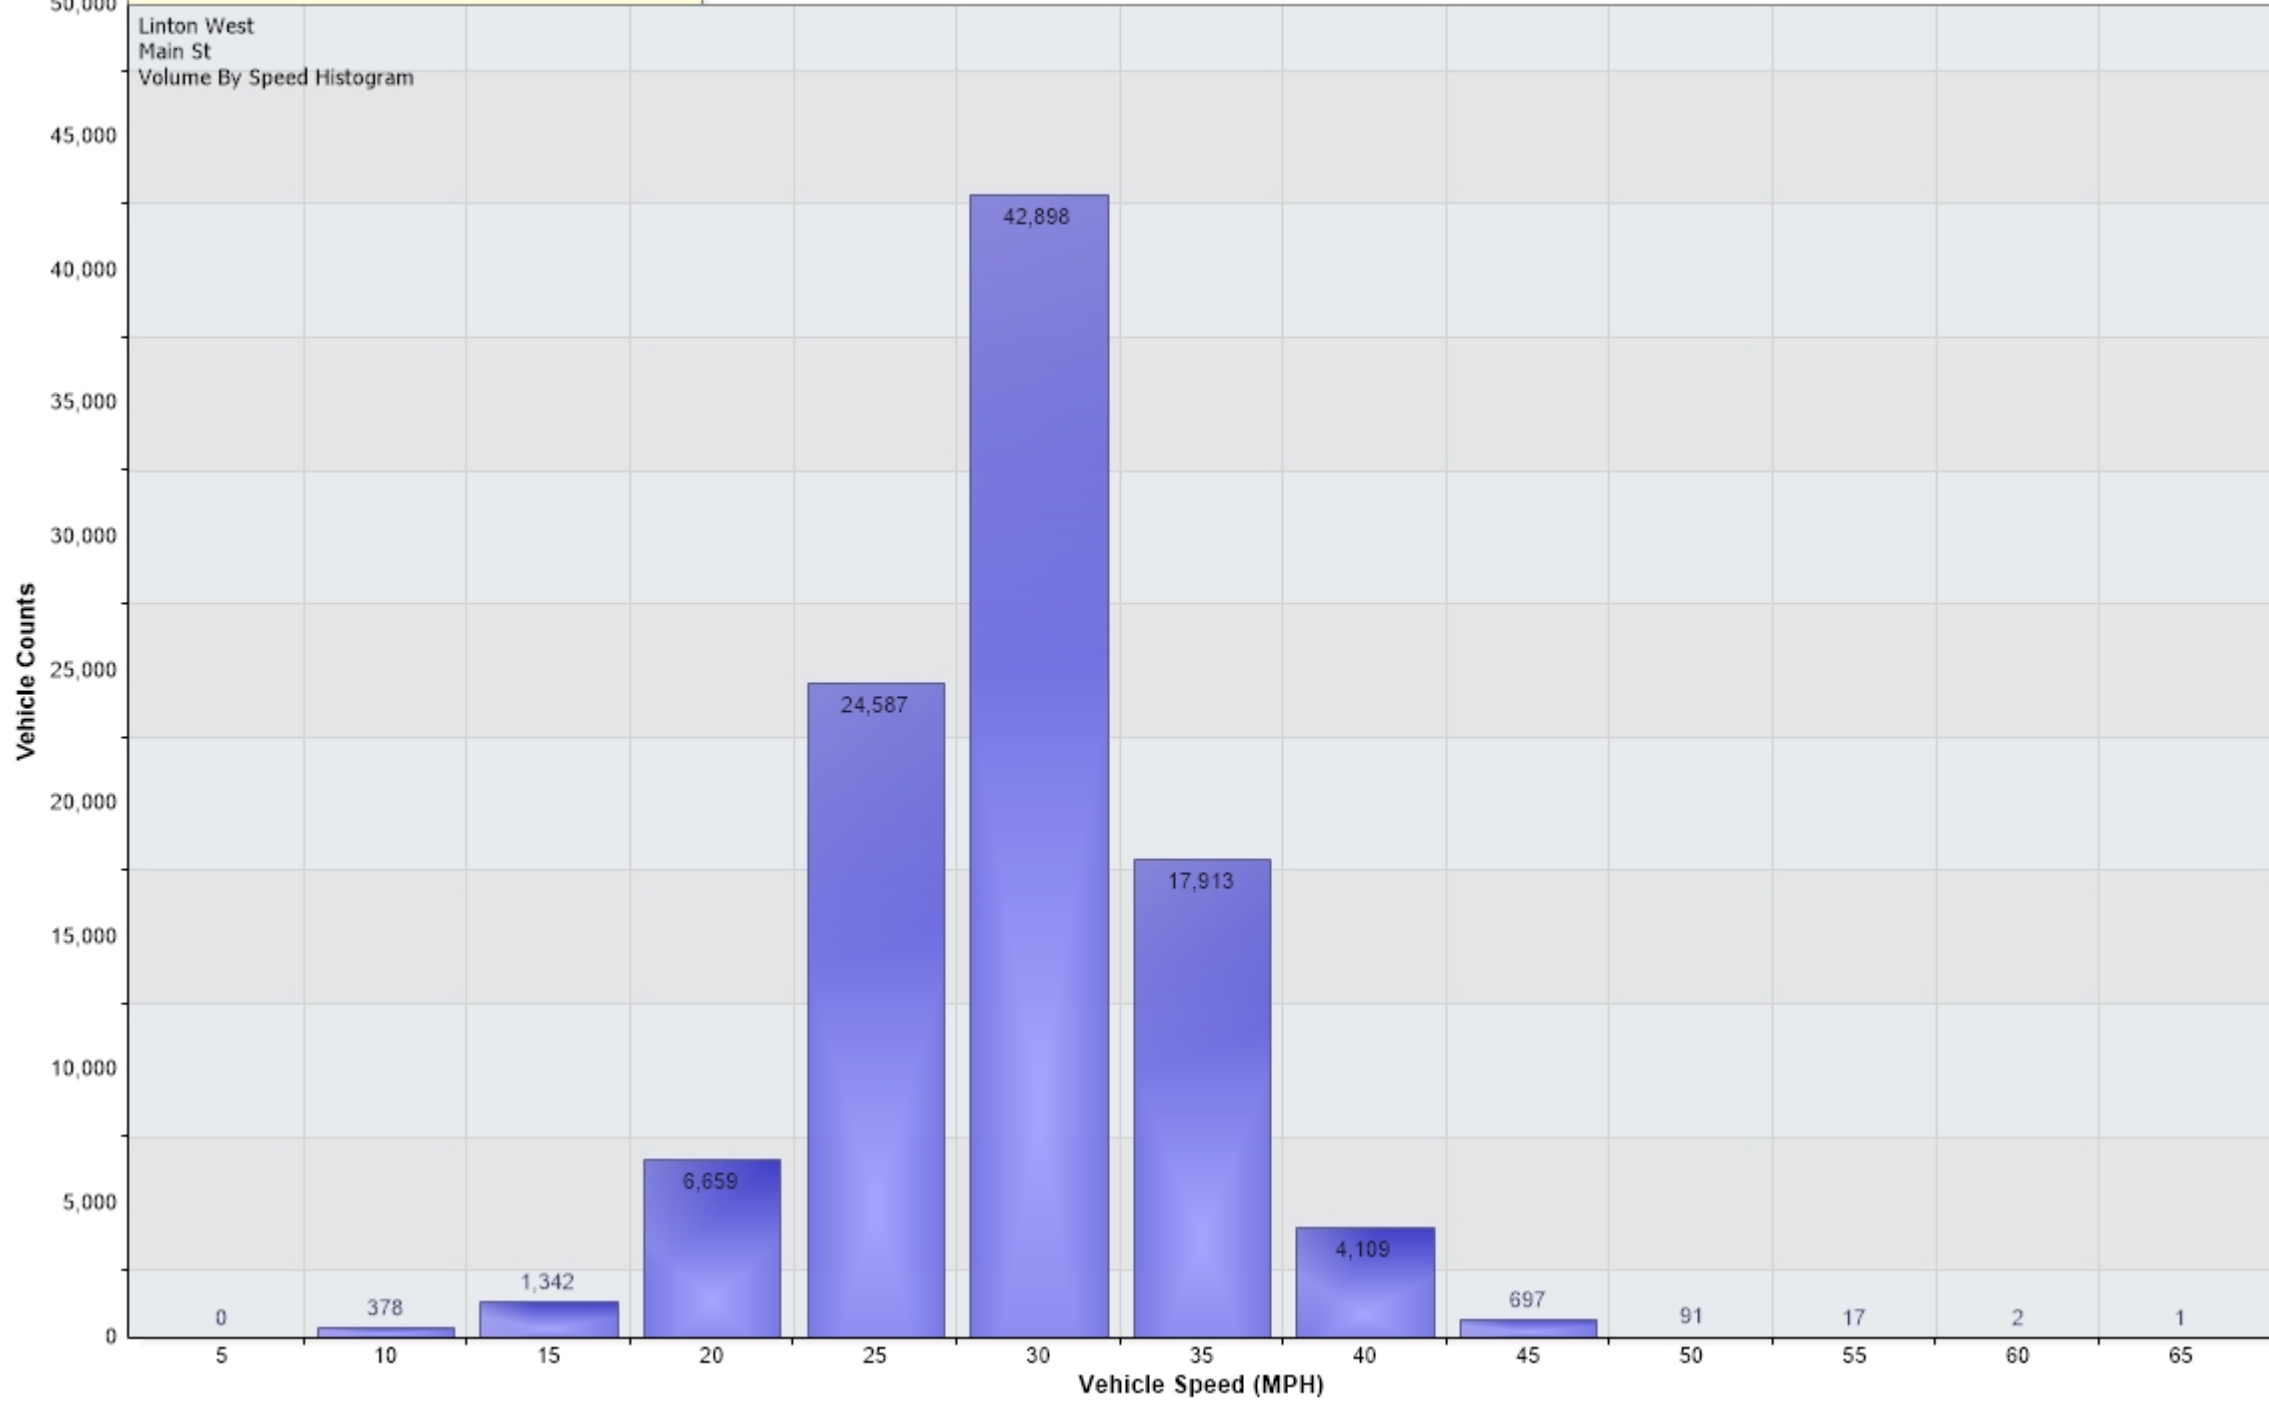

Zoom help

Average Vehicle Speed (MPH) vs. Time [Linton West:Incoming]

← 1 February | 8 February | 15 February | 22 February | 1 March | 8 March | 15 March | →
← February 2026 | March 2026 | →

Zoom help

Vehicle Counts vs. Time [Linton West: Incoming]

Vehicle Counts Vs. Speed [Linton West: Incoming]

Linton West
Main St
Volume By Speed Histogram

98,694 Counts

Percentile Counts Vs. Speed for [Linton West: Incoming]

Linton West
Main St
85th Pct Speed=32.2 MPH
Vehicles in data=98694
02/02/2026 12:00:00 to 23/03/2026 10:59:59