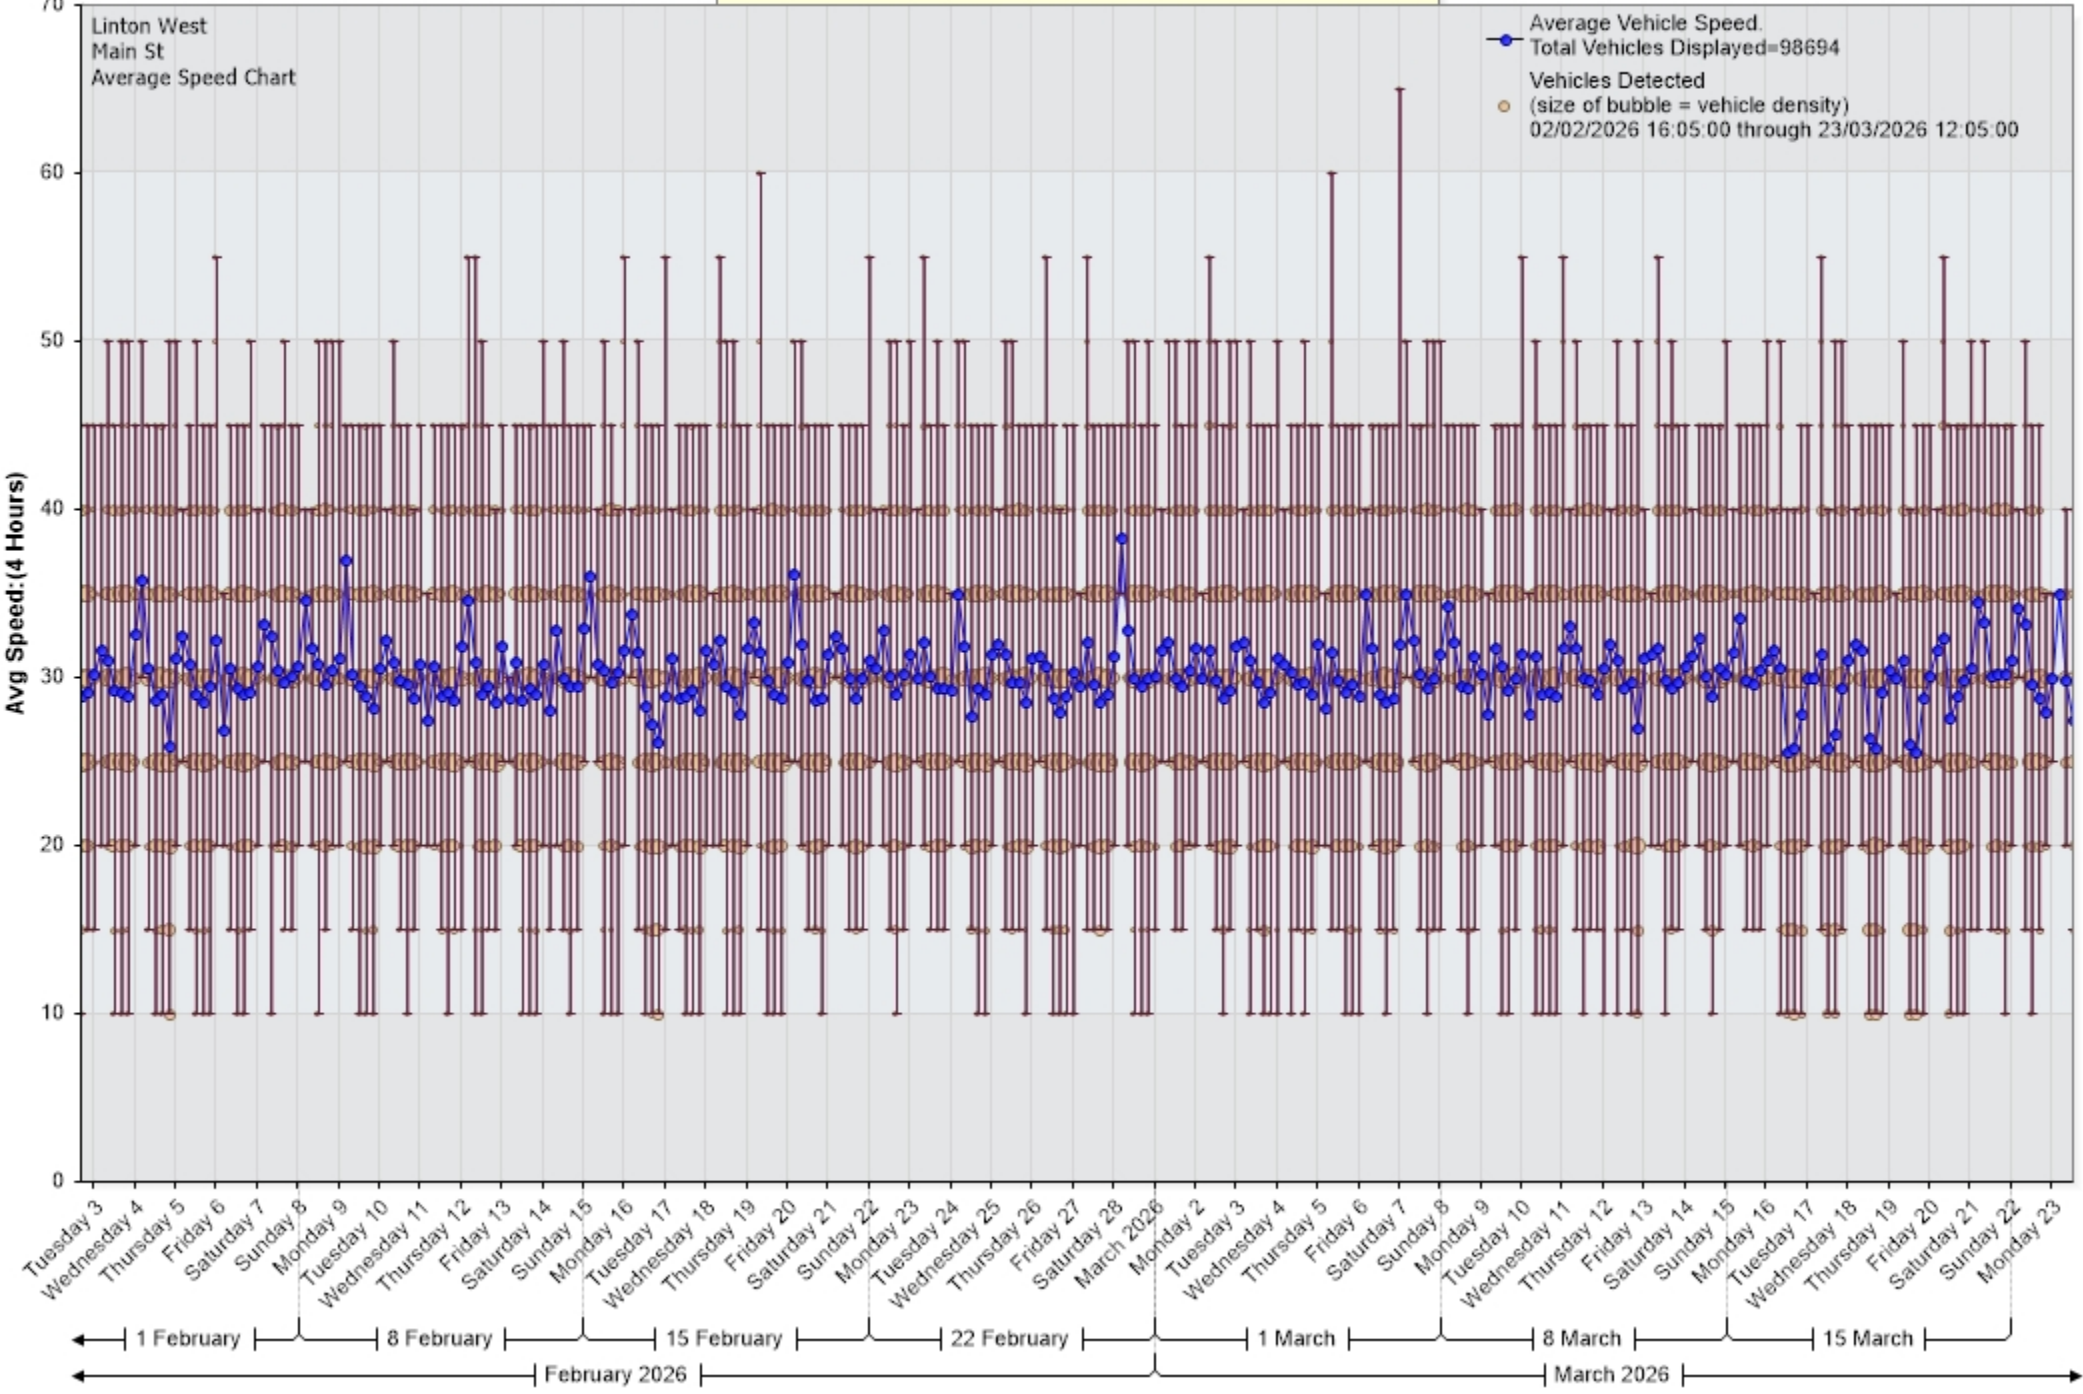

Zoom help

Average Vehicle Speed (MPH) vs. Time [Linton West:Incoming]

← 1 February | 8 February | 15 February | 22 February | 1 March | 8 March | 15 March | →
← February 2026 | March 2026 | →

Zoom help

Vehicle Counts vs. Time [Linton West: Incoming]

Vehicle Counts Vs. Speed [Linton West: Incoming]

Linton West
Main St
Volume By Speed Histogram

98,694 Counts

Percentile Counts Vs. Speed for [Linton West: Incoming]

Linton West
Main St
85th Pct Speed=32.2 MPH
Vehicles in data=98694
02/02/2026 12:00:00 to 23/03/2026 10:59:59