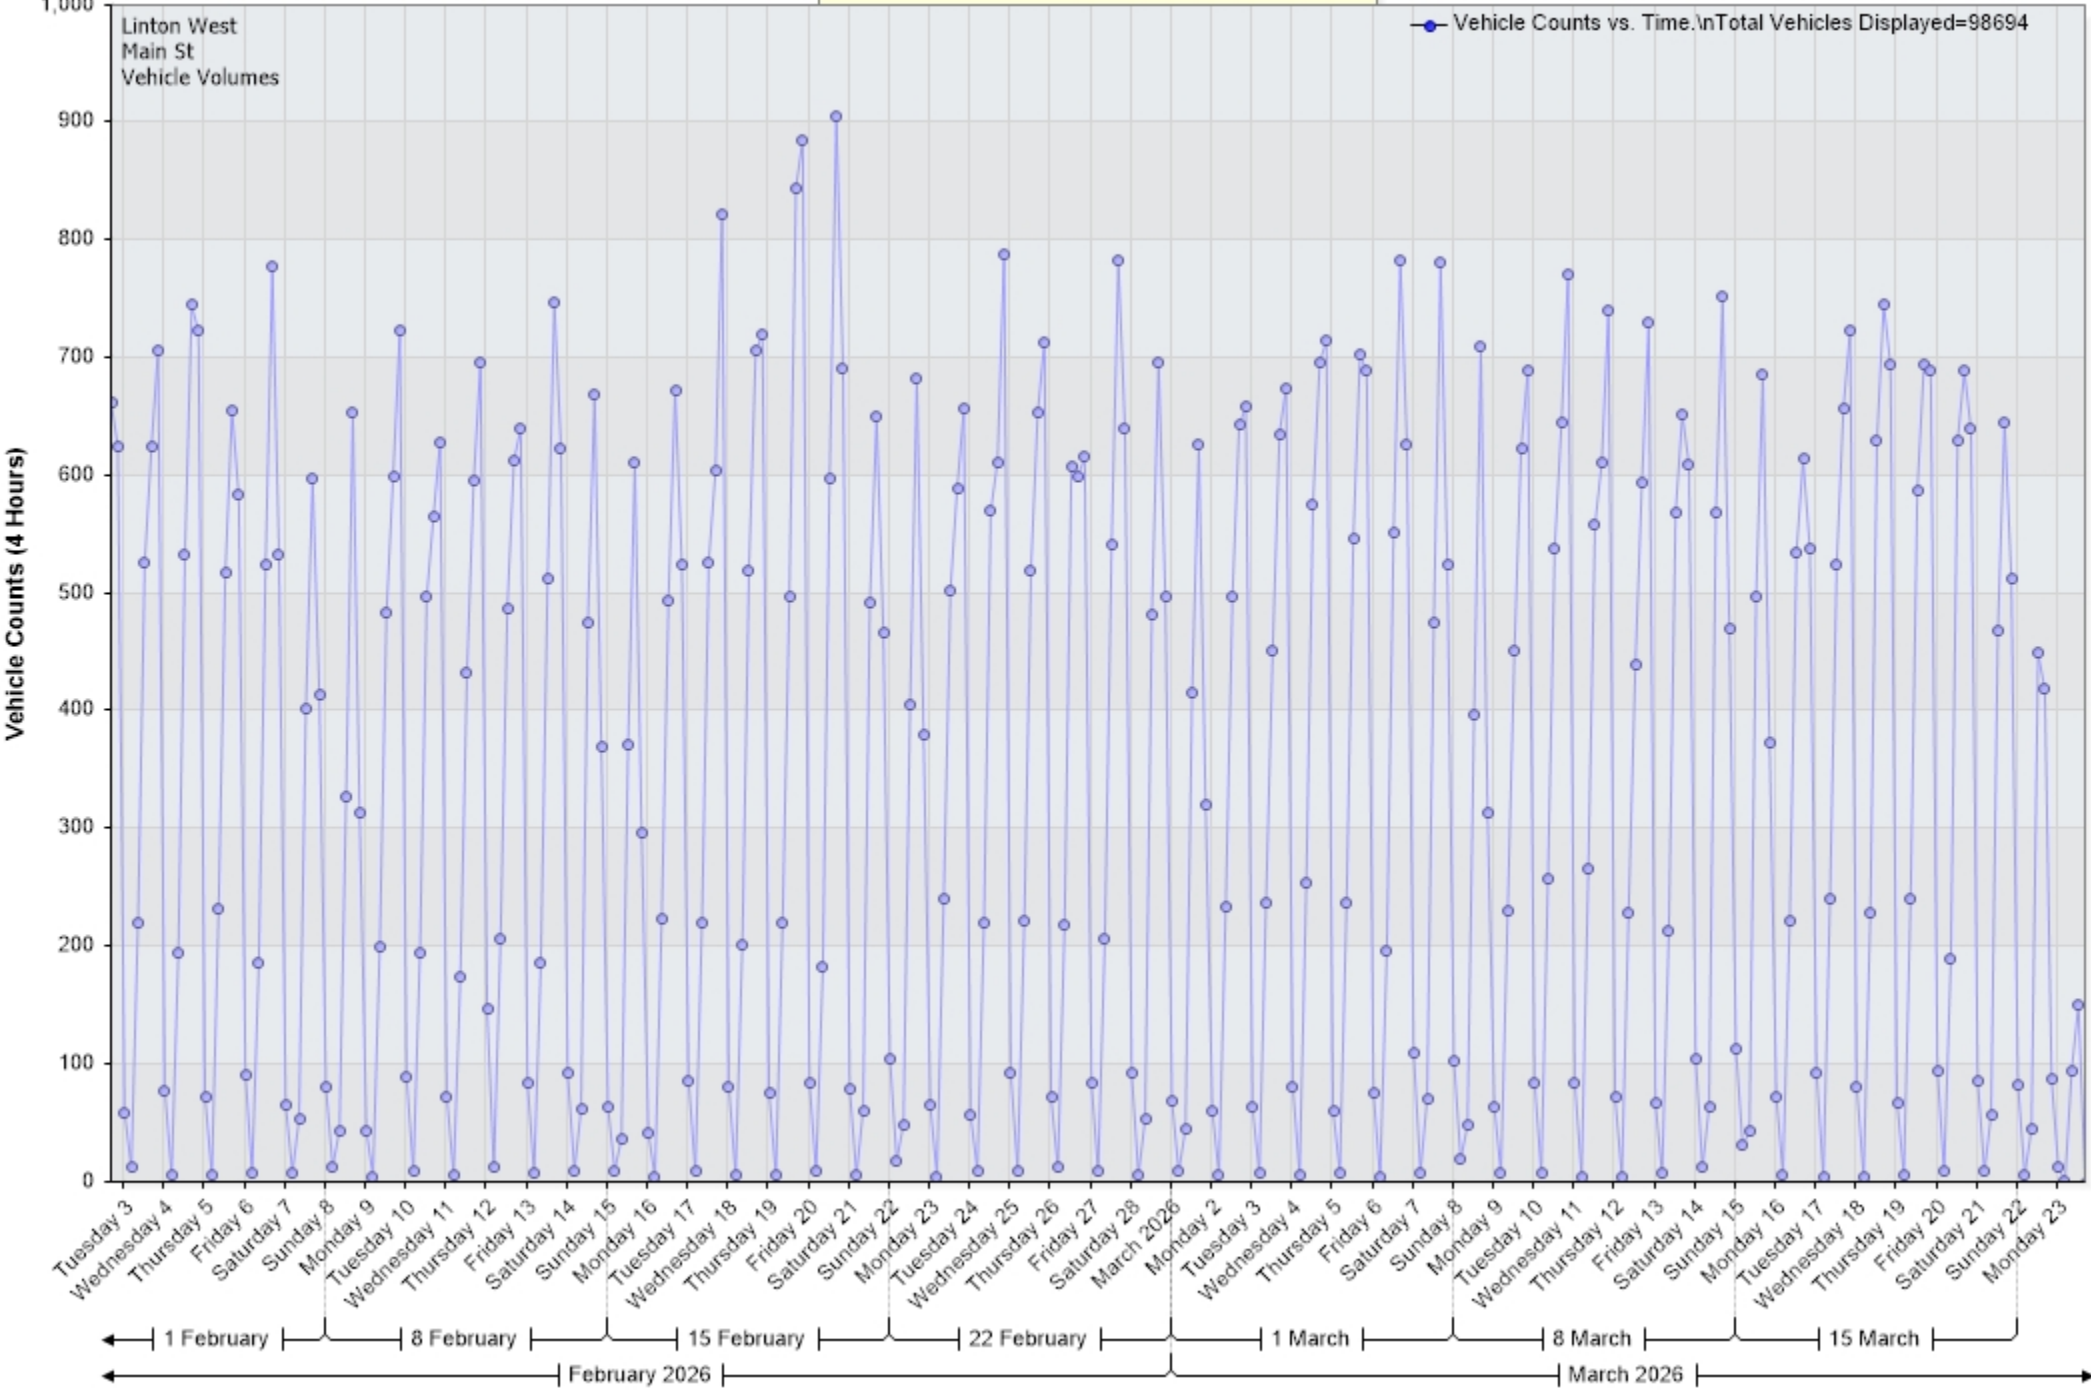

Zoom help

Average Vehicle Speed (MPH) vs. Time [Linton West:Incoming]

← 1 February | 8 February | 15 February | 22 February | 1 March | 8 March | 15 March | →
← February 2026 | March 2026 | →

Zoom help

Vehicle Counts vs. Time [Linton West: Incoming]

Vehicle Counts Vs. Speed [Linton West: Incoming]

Linton West
Main St
Volume By Speed Histogram

98,694 Counts

Percentile Counts Vs. Speed for [Linton West: Incoming]

Linton West
Main St
85th Pct Speed=32.2 MPH
Vehicles in data=98694
02/02/2026 12:00:00 to 23/03/2026 10:59:59