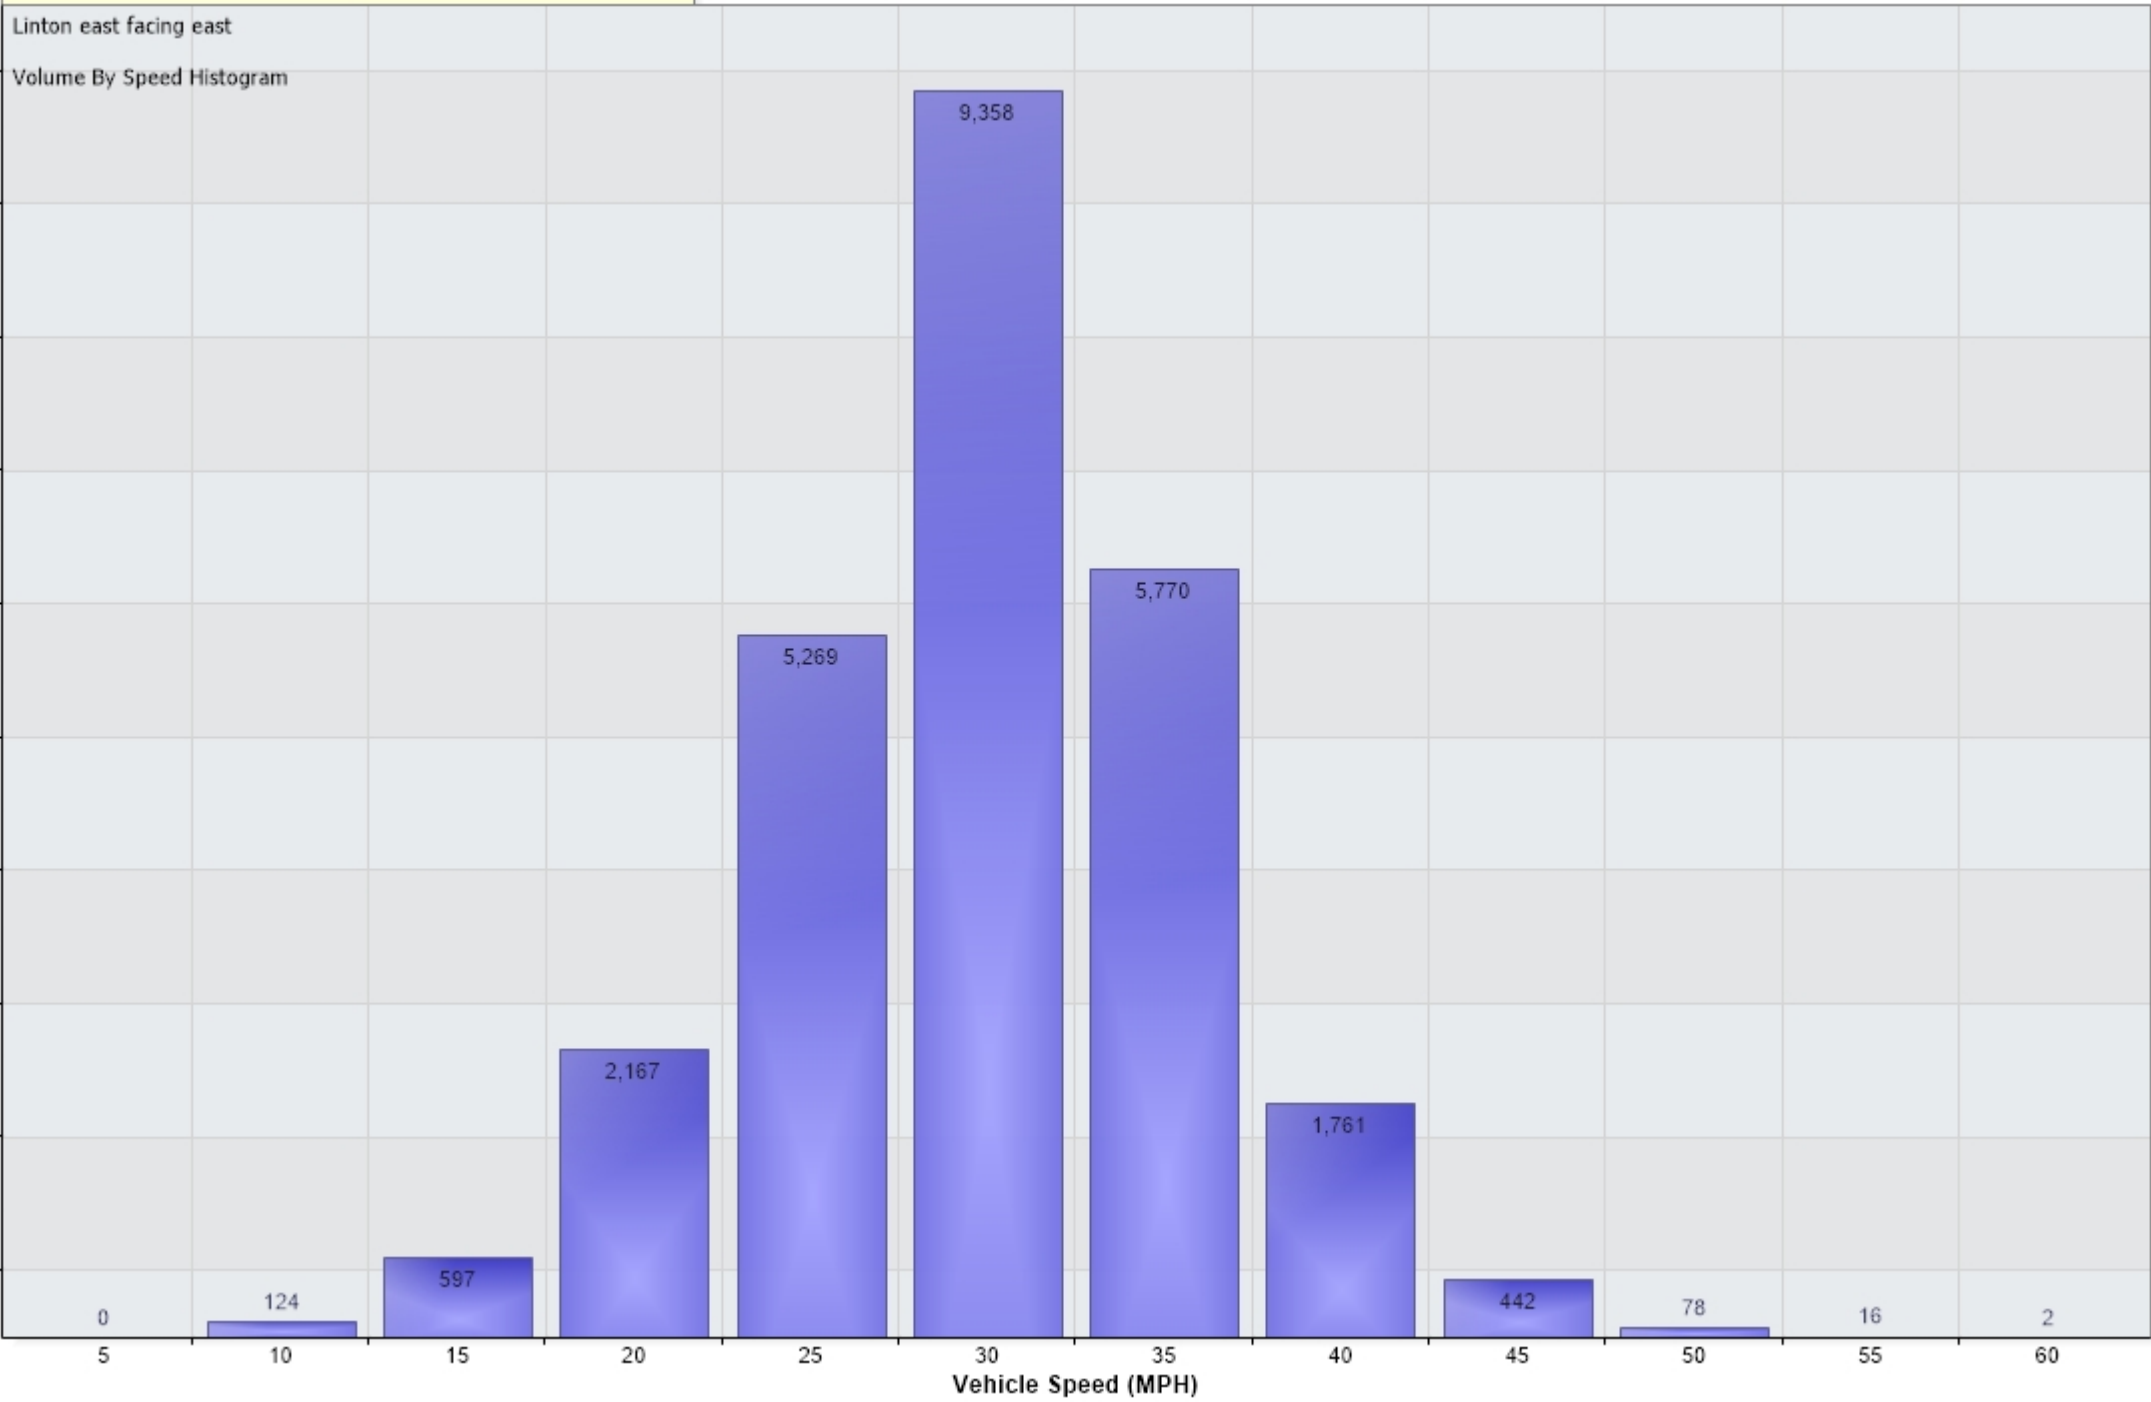

Zoom help

Average Vehicle Speed (MPH) vs. Time [Linton east facing east:Incoming]

Zoom help

Vehicle Counts vs. Time [Linton east facing east: Incoming]

Vehicle Counts Vs. Speed [Linton east facing east: Incoming]

25,584 Counts

Percentile Counts Vs. Speed for [Linton east facing east: Incoming]

Linton east facing east
85th Pct Speed=33.7 MPH
Vehicles in data=25584
01/04/2026 00:00:00 to 10/05/2026 17:59:59