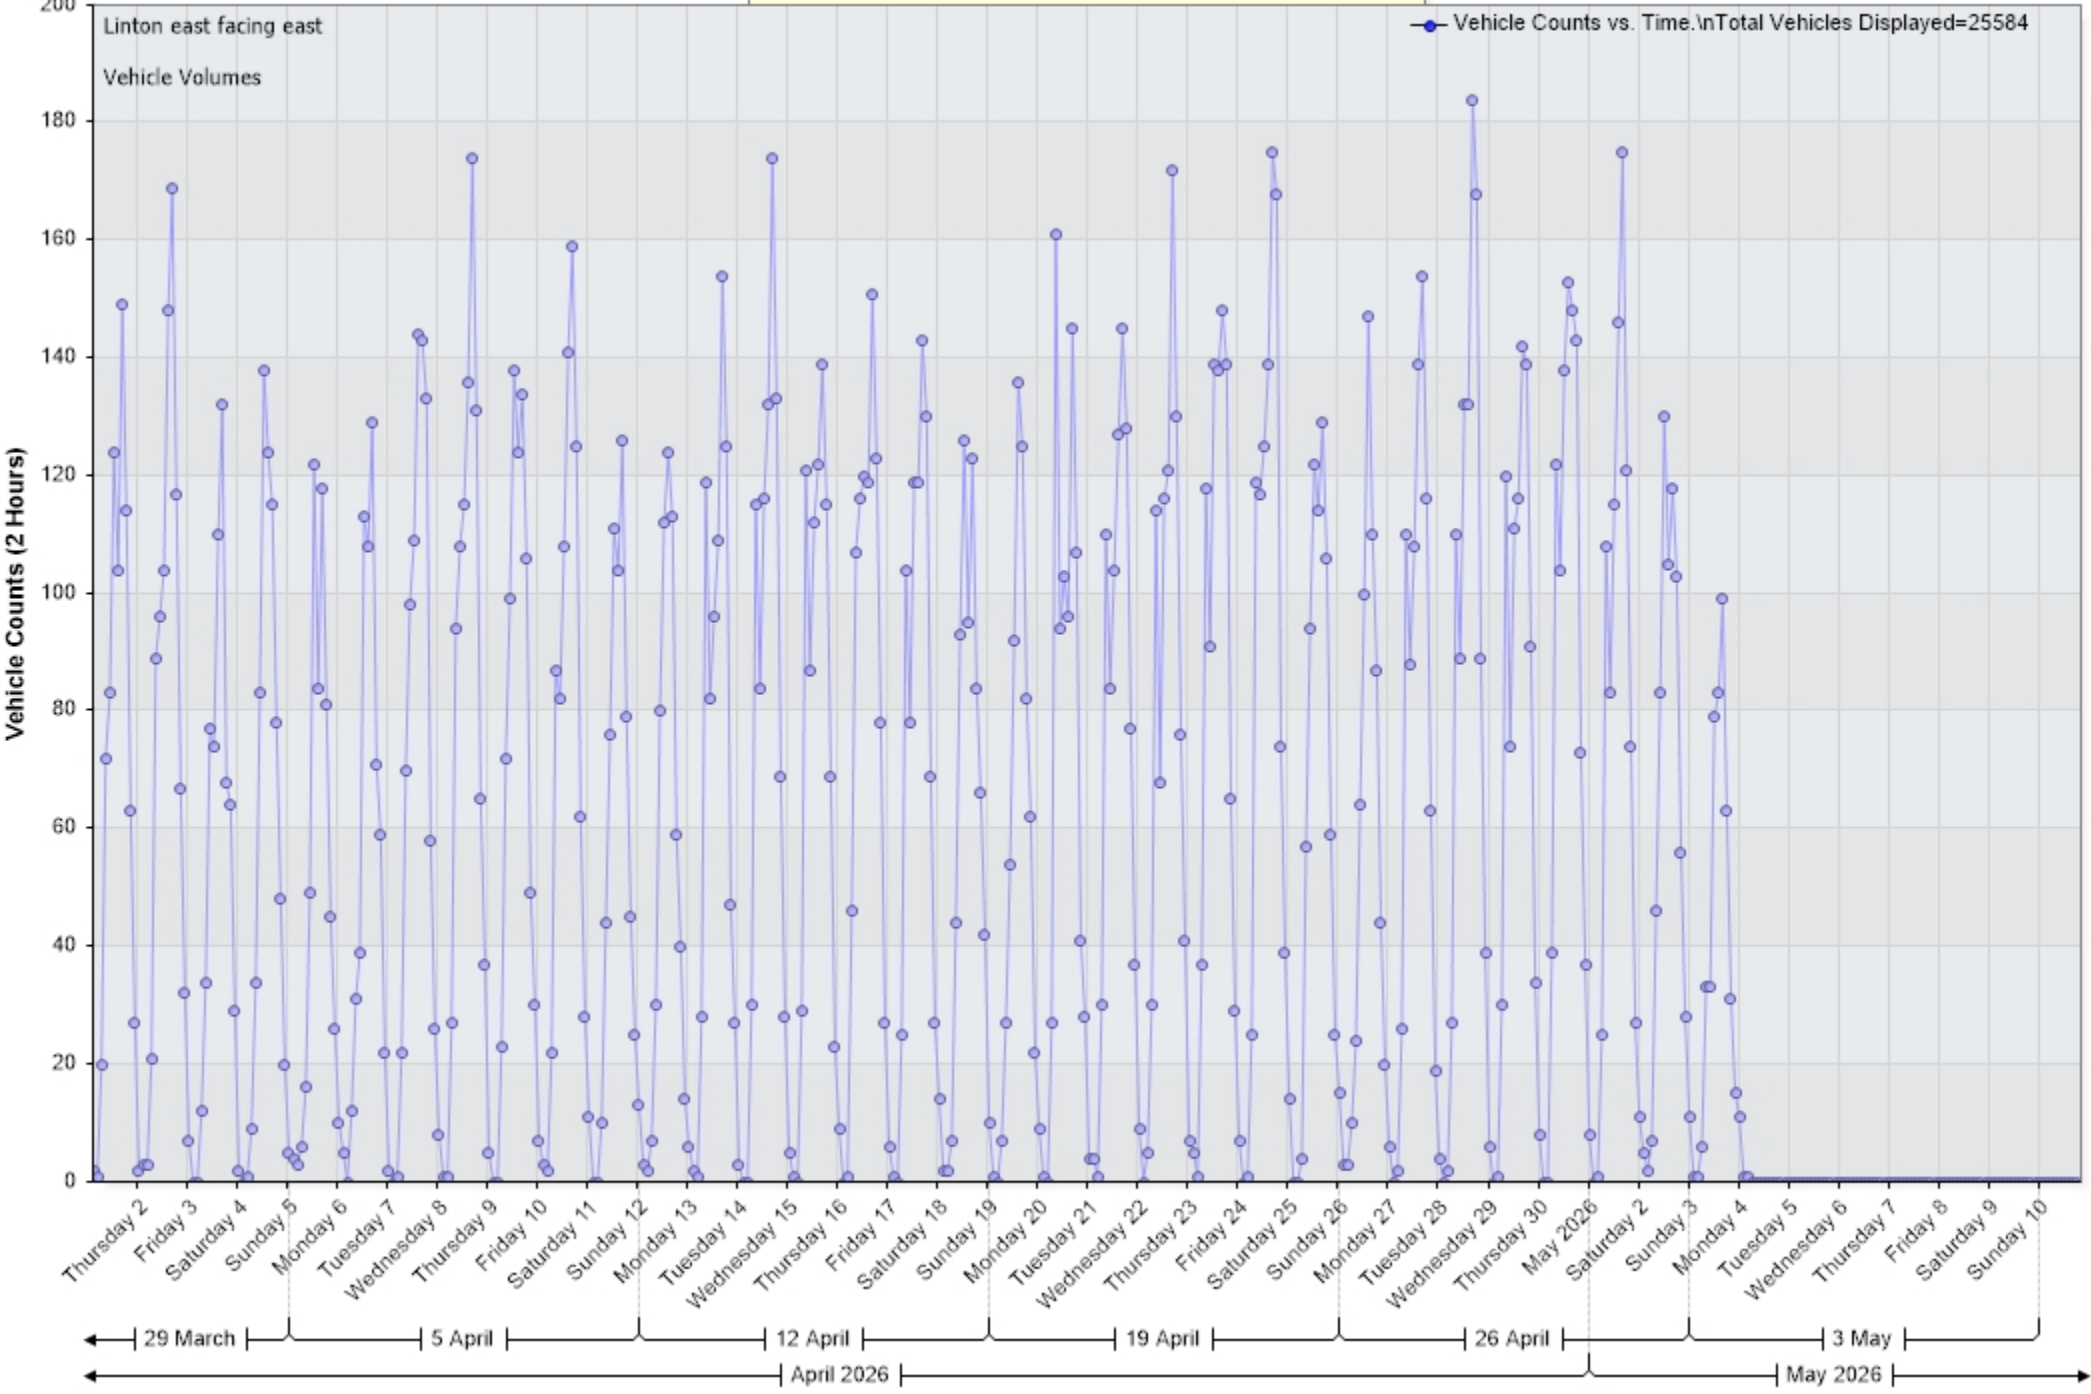

Zoom help

Average Vehicle Speed (MPH) vs. Time [Linton east facing east:Incoming]

Zoom help

Vehicle Counts vs. Time [Linton east facing east: Incoming]

Vehicle Counts Vs. Speed [Linton east facing east: Incoming]

25,584 Counts

Percentile Counts Vs. Speed for [Linton east facing east: Incoming]

Linton east facing east
85th Pct Speed=33.7 MPH
Vehicles in data=25584
01/04/2026 00:00:00 to 10/05/2026 17:59:59