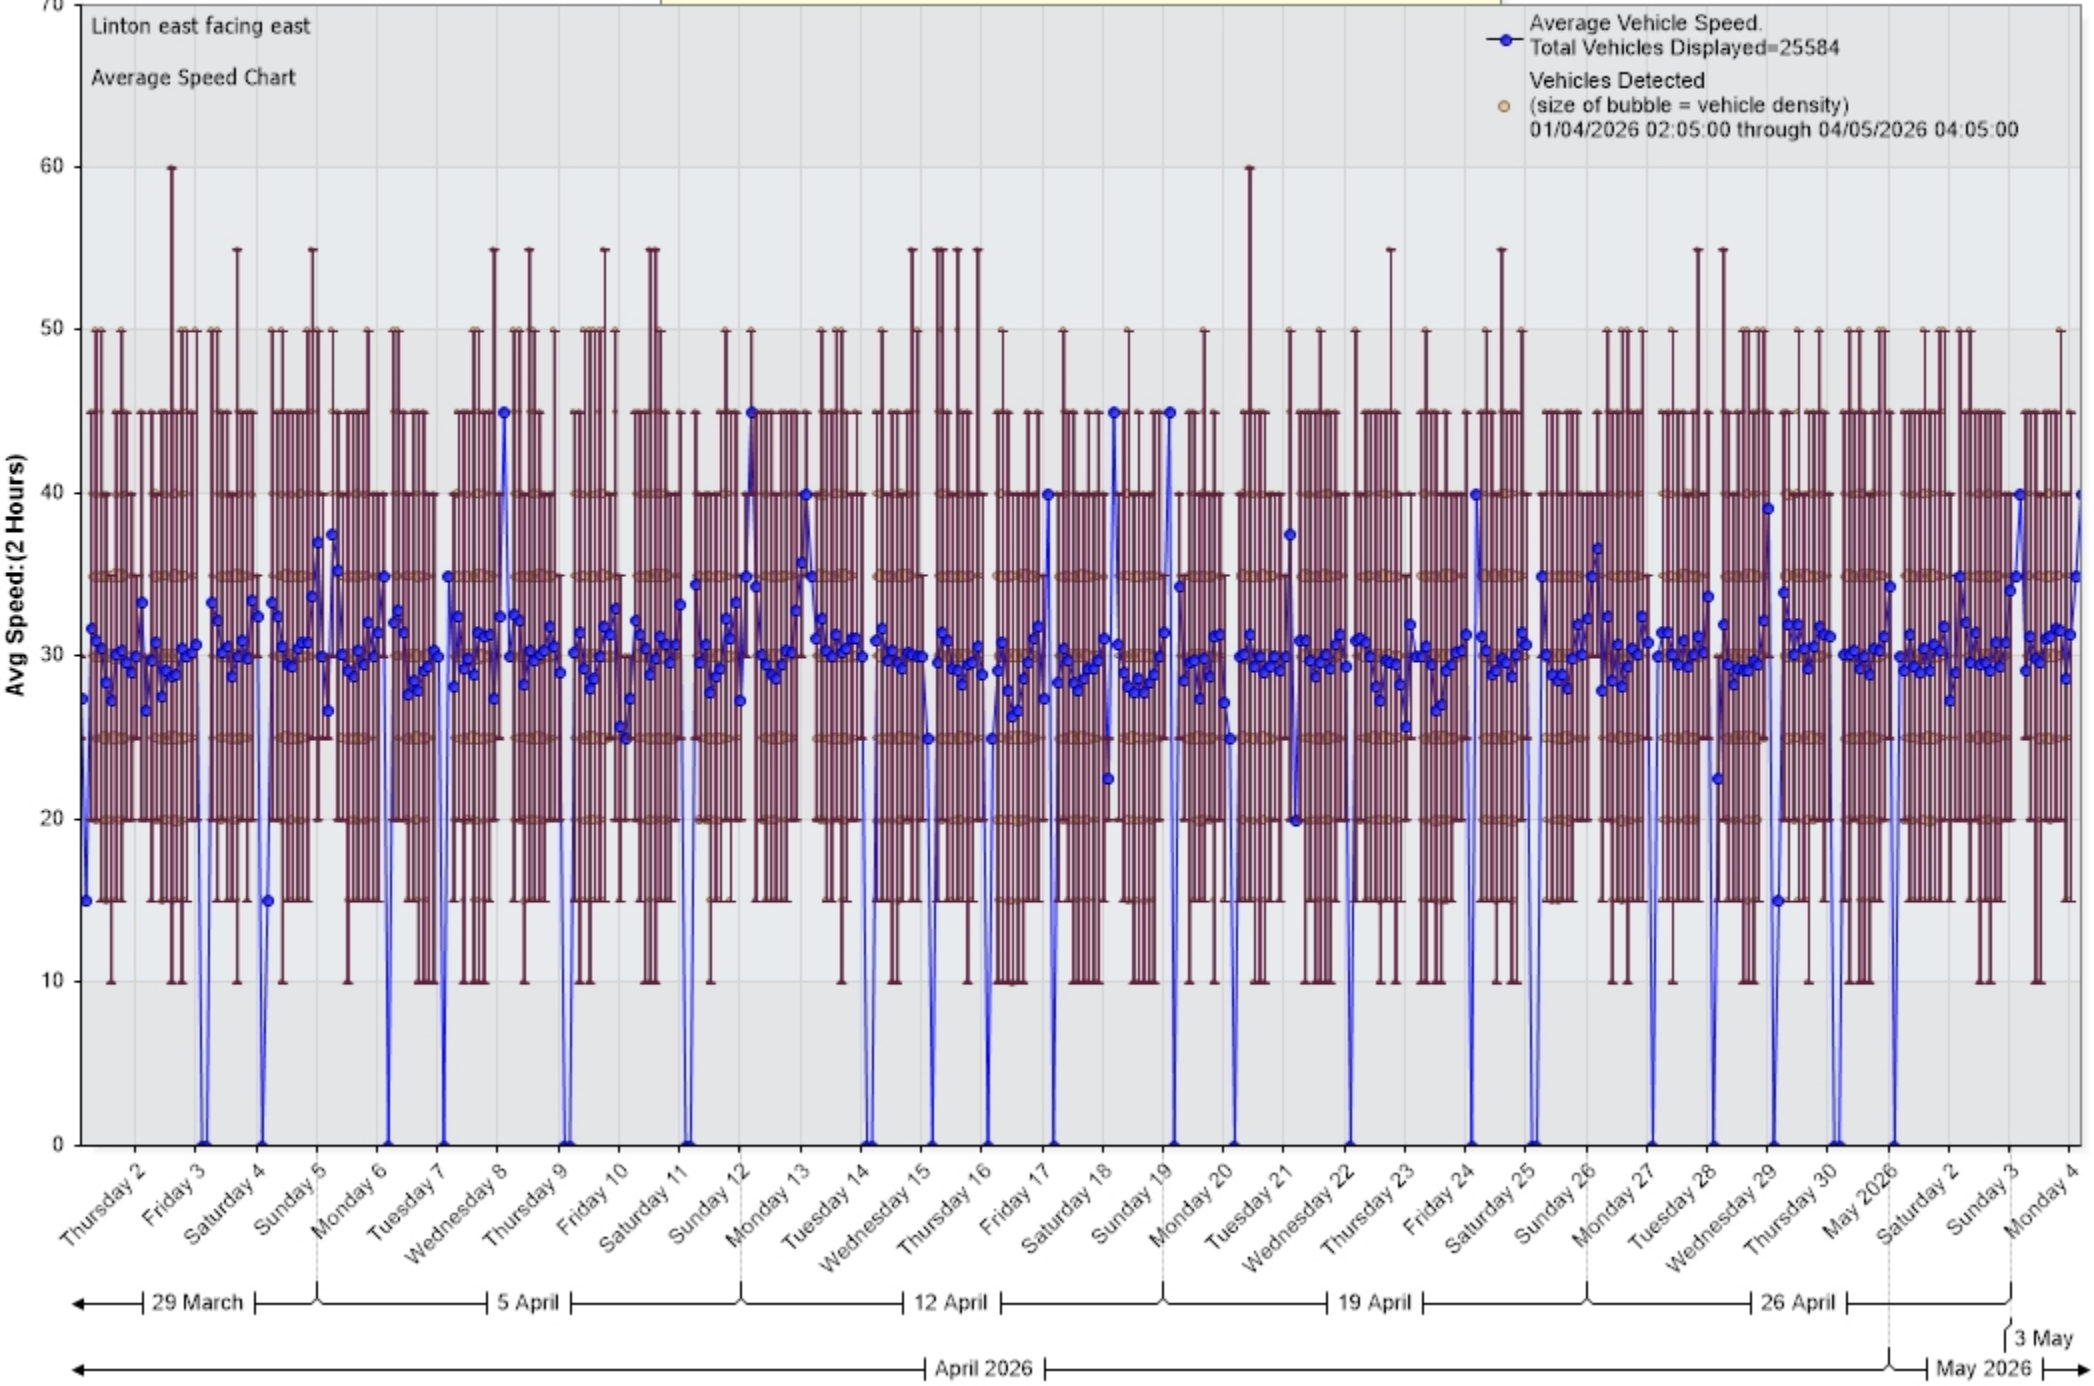

Zoom help

Average Vehicle Speed (MPH) vs. Time [Linton east facing east:Incoming]

Zoom help

Vehicle Counts vs. Time [Linton east facing east: Incoming]

Vehicle Counts Vs. Speed [Linton east facing east: Incoming]

25,584 Counts

Percentile Counts Vs. Speed for [Linton east facing east: Incoming]

Linton east facing east
85th Pct Speed=33.7 MPH
Vehicles in data=25584
01/04/2026 00:00:00 to 10/05/2026 17:59:59