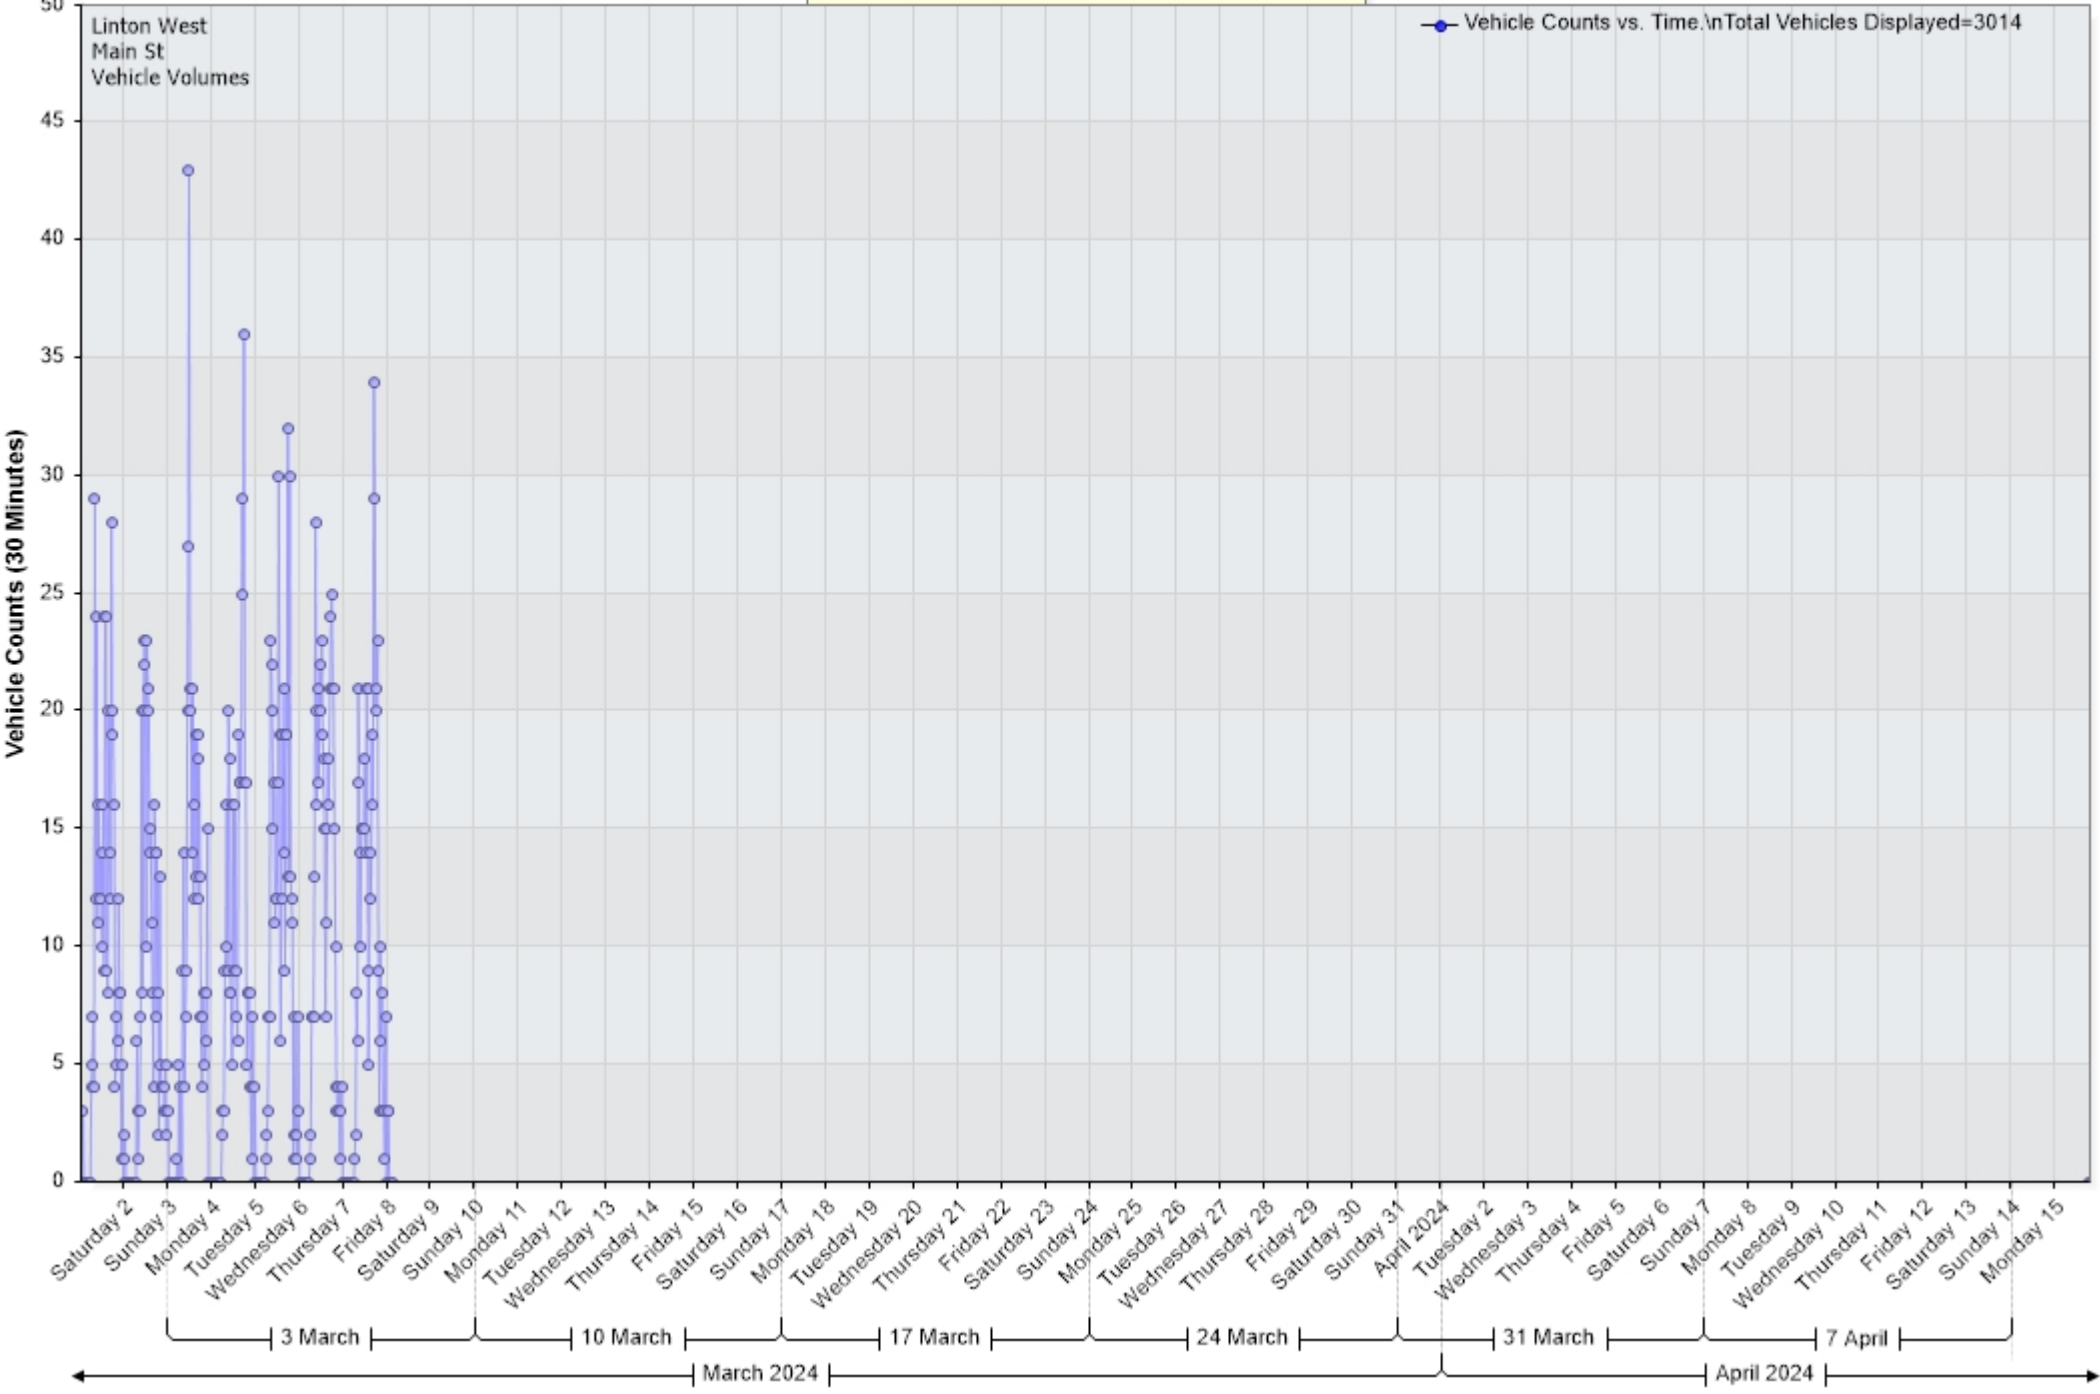

Zoom help

Average Vehicle Speed (MPH) vs. Time [Linton West:Incoming]

Linton West
Main St
Average Speed Chart

Average Vehicle Speed.
Total Vehicles Displayed=3014
Vehicles Detected
(size of bubble = vehicle density)
01/03/2024 01:35:00 through 08/03/2024 00:35:00

Zoom help

Vehicle Counts vs. Time [Linton West: Incoming]

Vehicle Counts Vs. Speed [Linton West: Incoming]

Linton West
Main St
Volume By Speed Histogram

3,014 Counts

Vehicle Counts

Percentile Counts Vs. Speed for [Linton West: Incoming]

Linton West
Main St
85th Pct Speed=31.0 MPH
Vehicles in data=3014
01/03/2024 00:00:00 to 15/04/2024 18:59:59