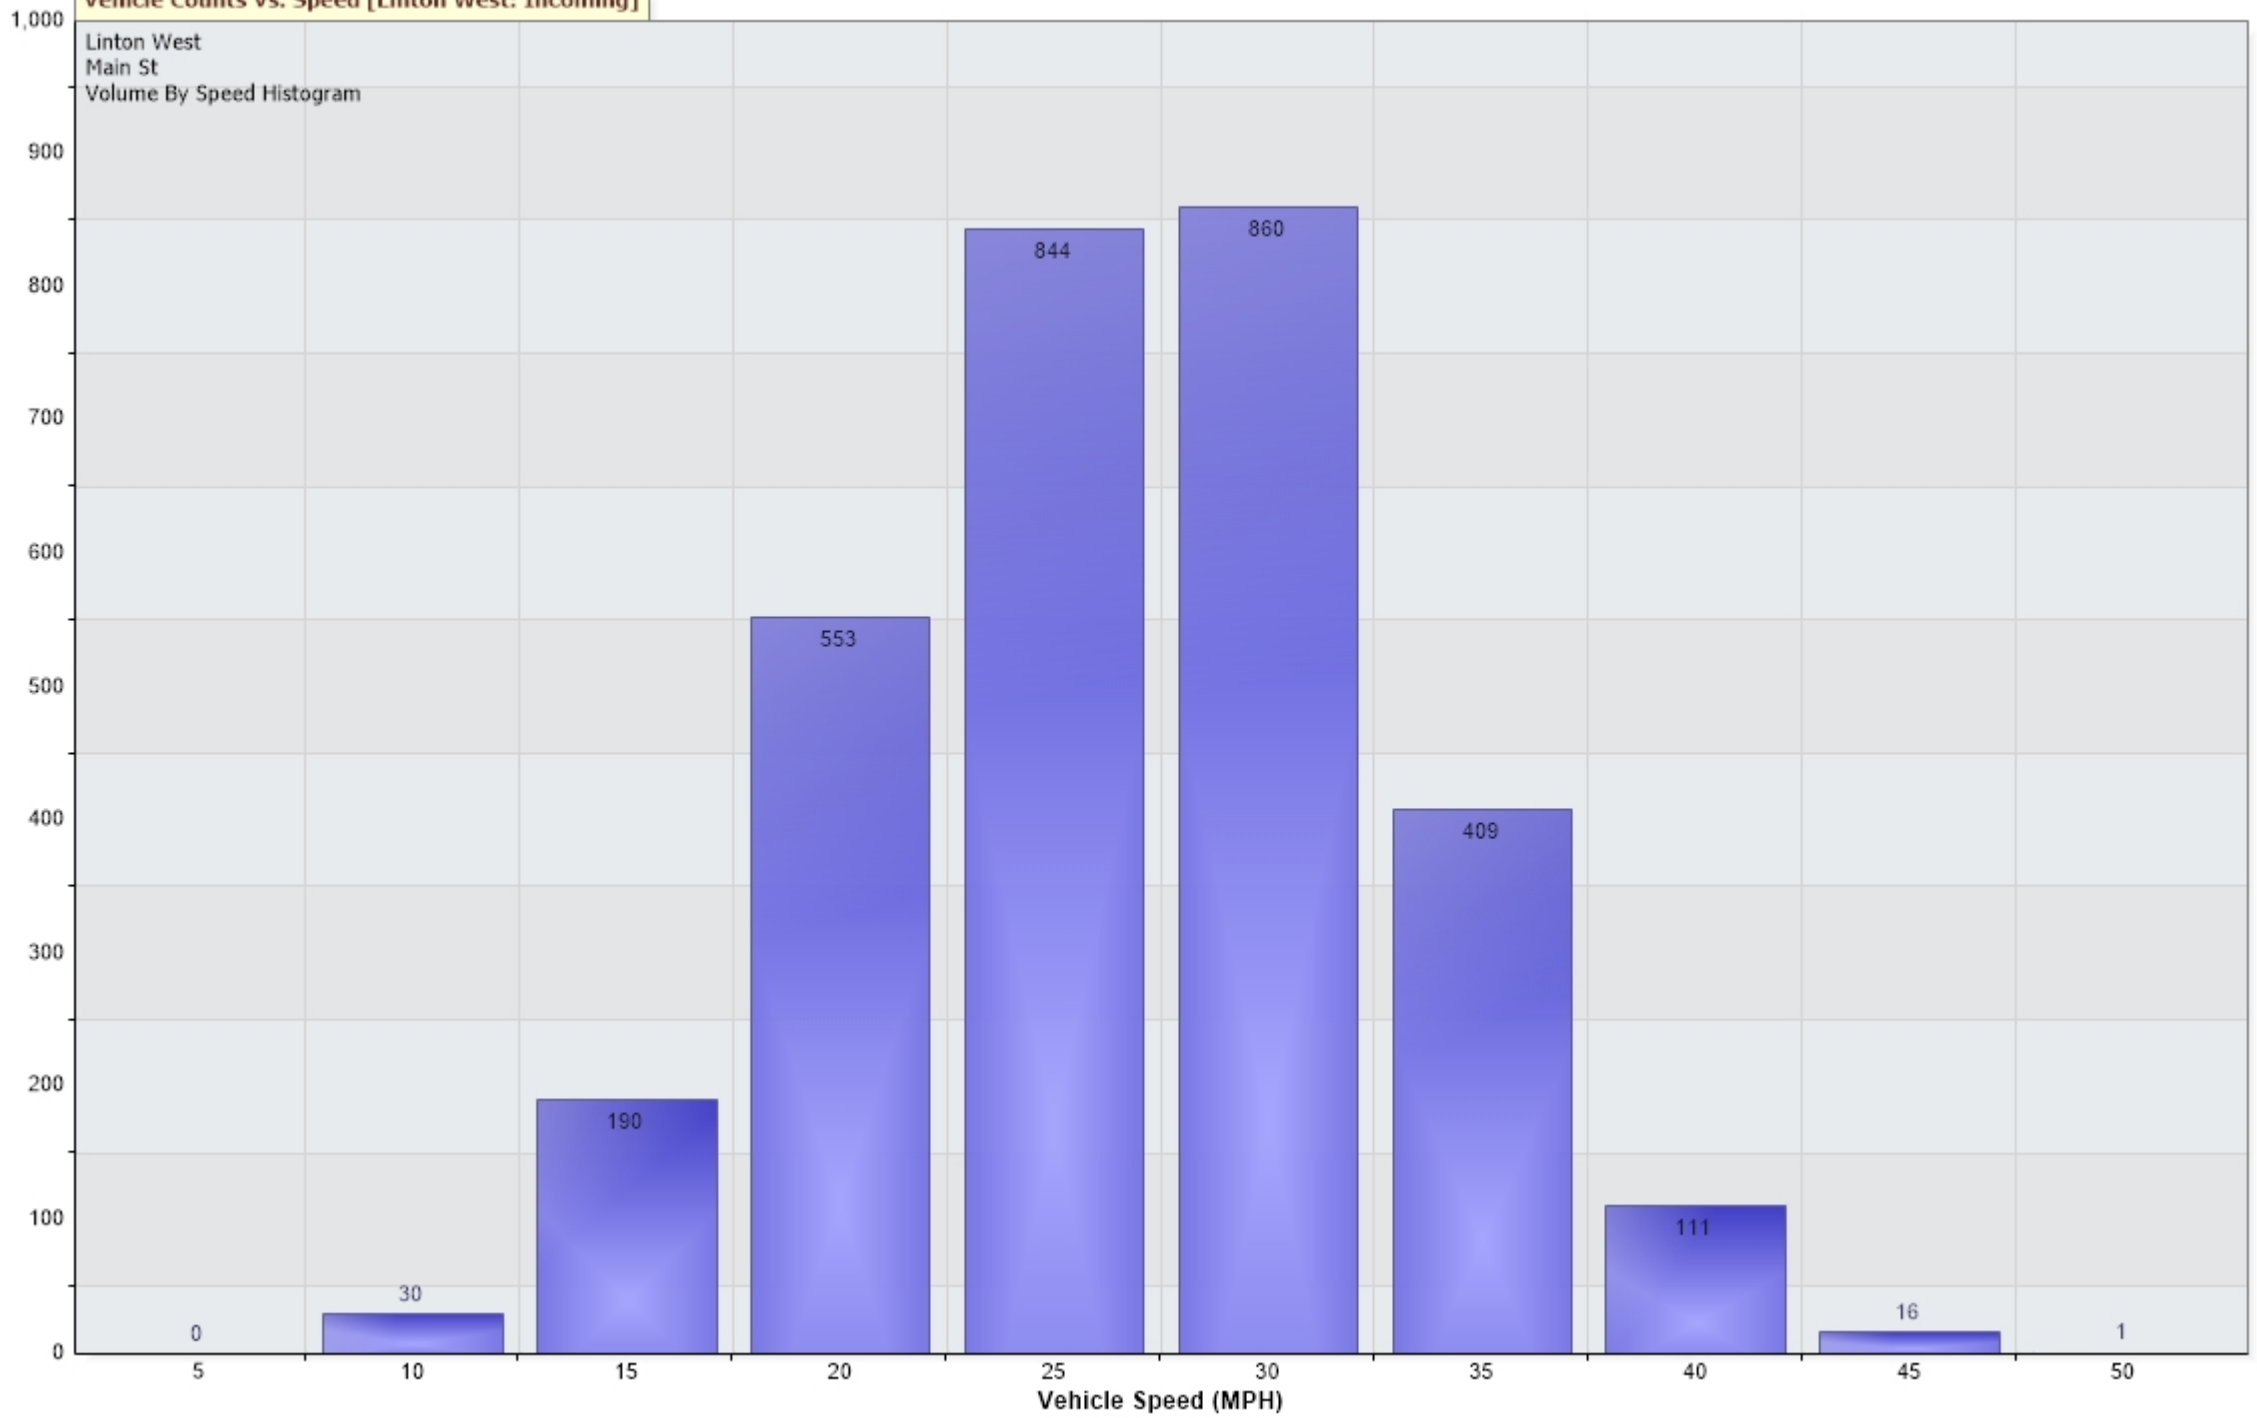

Zoom help

Average Vehicle Speed (MPH) vs. Time [Linton West:Incoming]

Linton West
Main St
Average Speed Chart

Average Vehicle Speed.
Total Vehicles Displayed=3014
Vehicles Detected
(size of bubble = vehicle density)
01/03/2024 01:35:00 through 08/03/2024 00:35:00

Zoom help

Vehicle Counts vs. Time [Linton West: Incoming]

Vehicle Counts Vs. Speed [Linton West: Incoming]

Linton West
Main St
Volume By Speed Histogram

3,014 Counts

Vehicle Counts

Percentile Counts Vs. Speed for [Linton West: Incoming]

Linton West
Main St
85th Pct Speed=31.0 MPH
Vehicles in data=3014
01/03/2024 00:00:00 to 15/04/2024 18:59:59