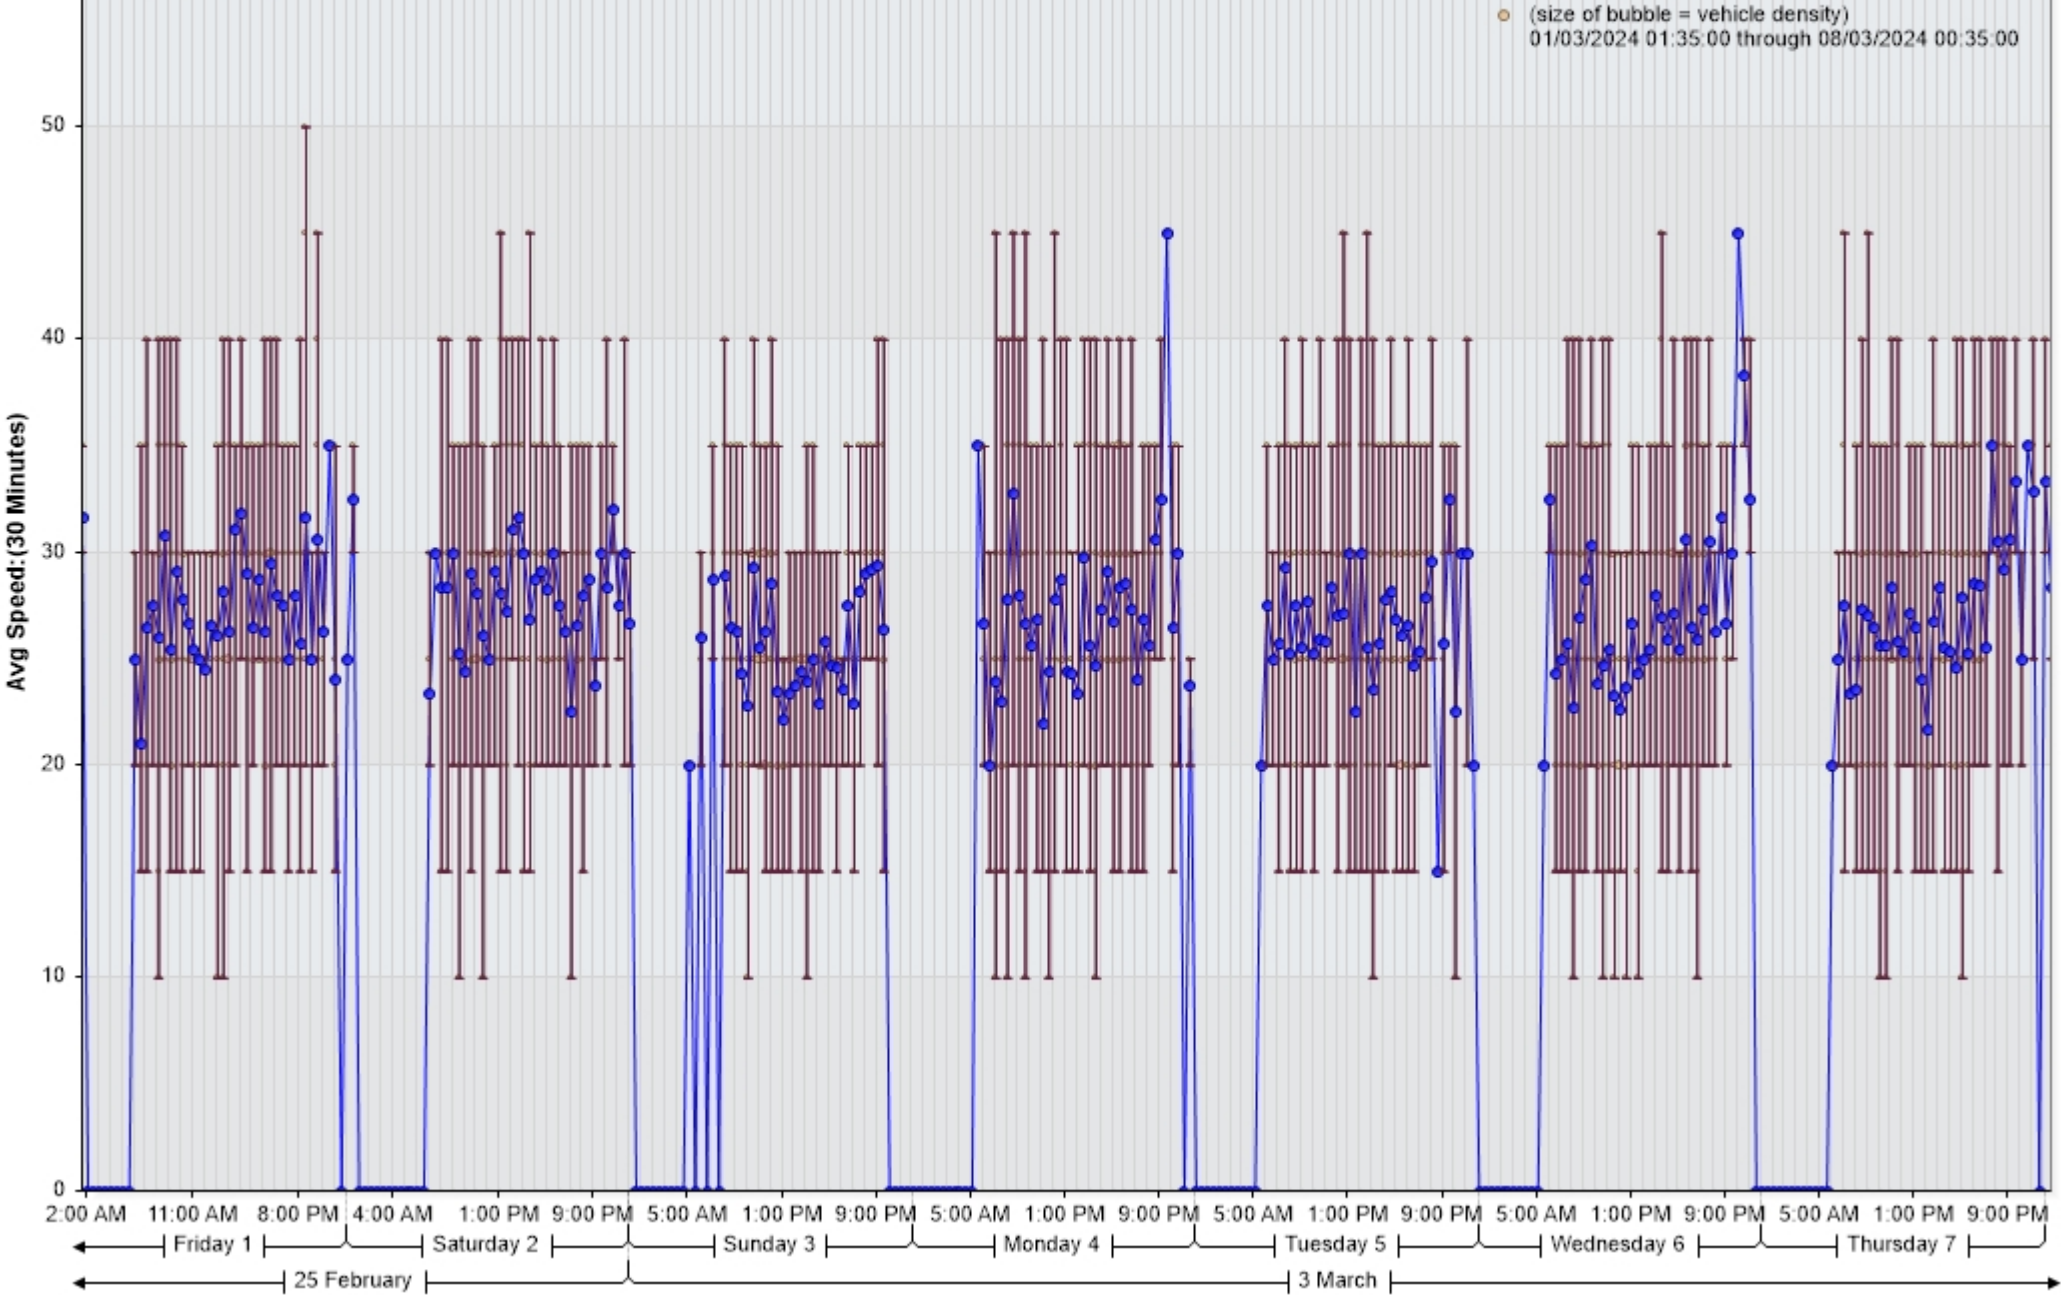

Zoom help

Average Vehicle Speed (MPH) vs. Time [Linton West:Incoming]

Linton West
Main St
Average Speed Chart

Average Vehicle Speed.
Total Vehicles Displayed=3014
Vehicles Detected
(size of bubble = vehicle density)
01/03/2024 01:35:00 through 08/03/2024 00:35:00

Zoom help

Vehicle Counts vs. Time [Linton West: Incoming]

Vehicle Counts Vs. Speed [Linton West: Incoming]

Linton West
Main St
Volume By Speed Histogram

3,014 Counts

Vehicle Counts

Percentile Counts Vs. Speed for [Linton West: Incoming]

Linton West
Main St
85th Pct Speed=31.0 MPH
Vehicles in data=3014
01/03/2024 00:00:00 to 15/04/2024 18:59:59